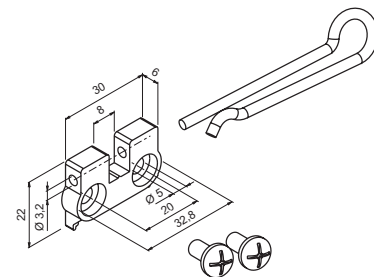

DESCRIZIONE DI CAPITOLATO

Attuatore elettrico lineare MINGARDI con movimento a catena articolata contenuta all'interno dell'involucro. Funzionamento con tensione di alimentazione 230V~ 50 Hz Conforme alle Direttive 2006/95 LVD - 2004/108 EMC. Funzionamento con tensione di alimentazione 24V CC Conforme alla Direttiva 2004/108 EMC. Dotato di sistema di fine corsa elettronico in apertura e microinterruttore in chiusura. Corsa selezionabile dall'esterno mediante selettore. Collegabile in parallelo, predisposto con uscita per segnalazione. Colori disponibili: anodizzato argento (A) - anodizzato nero (N) - RAL 9003 (B). Completo di accessori per l'installazione su finestre a "sporgere".

DESCRIPTION OF SPECIFICATIONS

MINGARDI linear electric actuator with sprocket chain inside the actuator body. Operating voltage: 230V~ 50 Hz in conformity with Directives 2006/95 LVD - 2004/108 EMC. Operating voltage: 24V DC in conformity with Directive 2004/108 EMC. Outfitted with end-of-stroke microswitch in closed position / reed contact in open position system. Selectable stroke by means of external selector. Can be connected in parallel with signal outputs. Available colours: anodised silver (A) - anodised black (N) - RAL 9003 (B). Complete with accessories for top-hinged windows.

Micro 02 Disegno dimensionale / Scale drawing

Accessori - Ricambi / Accessories - Spare parts

2700899

2700898

2700705

2700105

ACCESSORI DI FISSAGGIO / FIXING ACCESSORIES

CODICE CODE	DESCRIZIONE DESCRIPTION
2700899	Staffa per applicazione a vasistas con accessori Bracket for bottom-hinged windows with accessories
2700705	Testina anteriore allungata per serram.in pvc/legno Extended front head for windows in pvc/wood

RICAMBI / SPARE PARTS