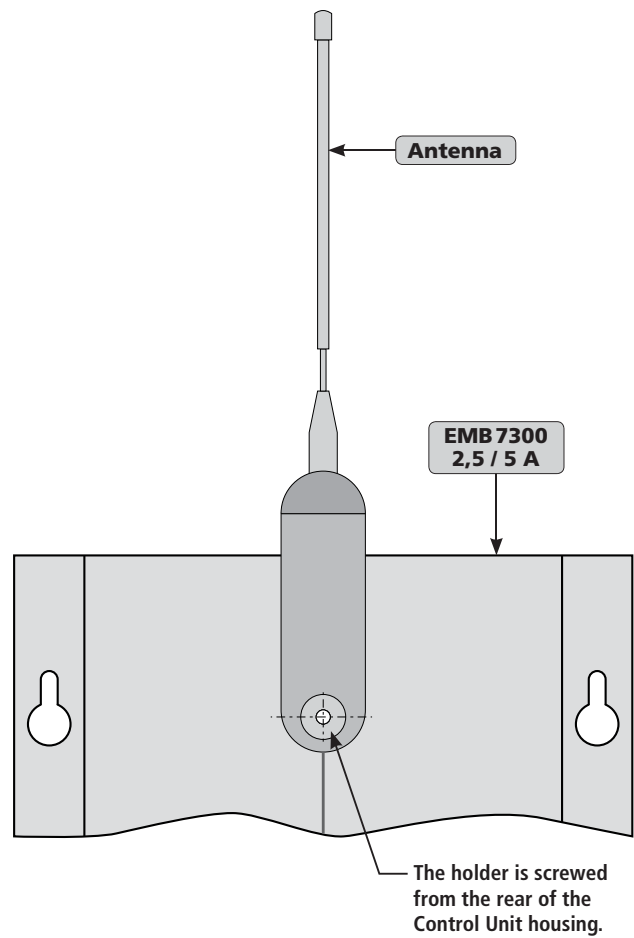

Screw the Radio Antenna on the holder

Mounting on the Control Unit housing

View from the back of the Control Unit housing

Wall mounting

Top view of the Control Unit housing

www.aumueller-gmbh.de

AUMÜLLER AUMATIC GMBH
 Gemeindewald 11
 86672 Thierhaupten