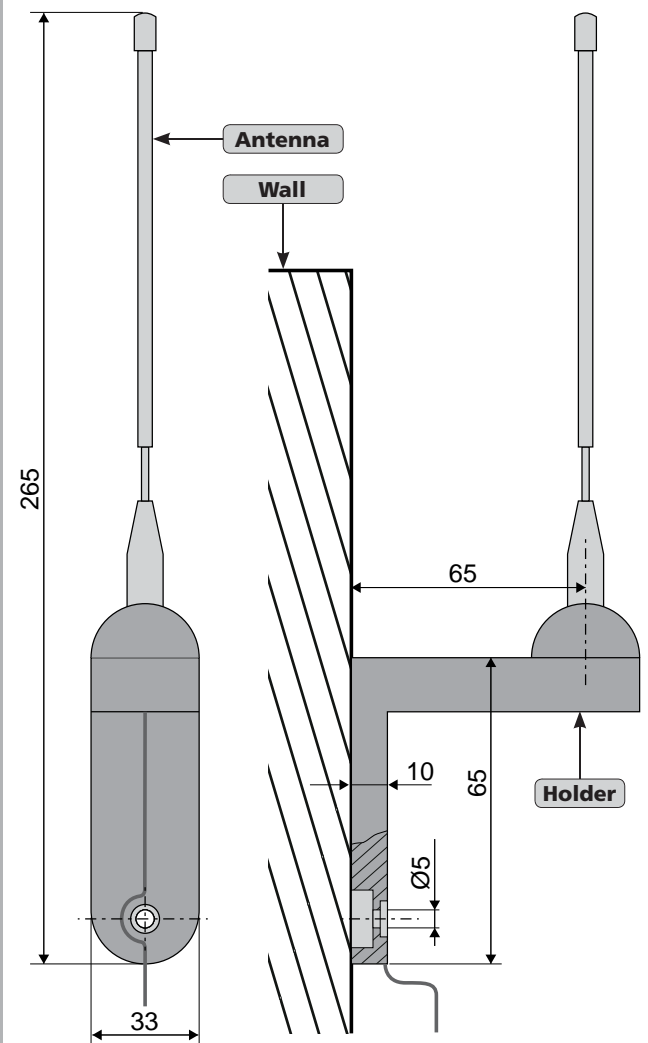

Screw the Radio Antenna on the holder

Mounting on the Control Unit housing

View from the back of the Control Unit housing

Wall mounting

Top view of the Control Unit housing

www.aumueller-gmbh.de

AUMÜLLER AUMATIC GMBH
 Gemeindewald 11
 86672 Thierhaupten