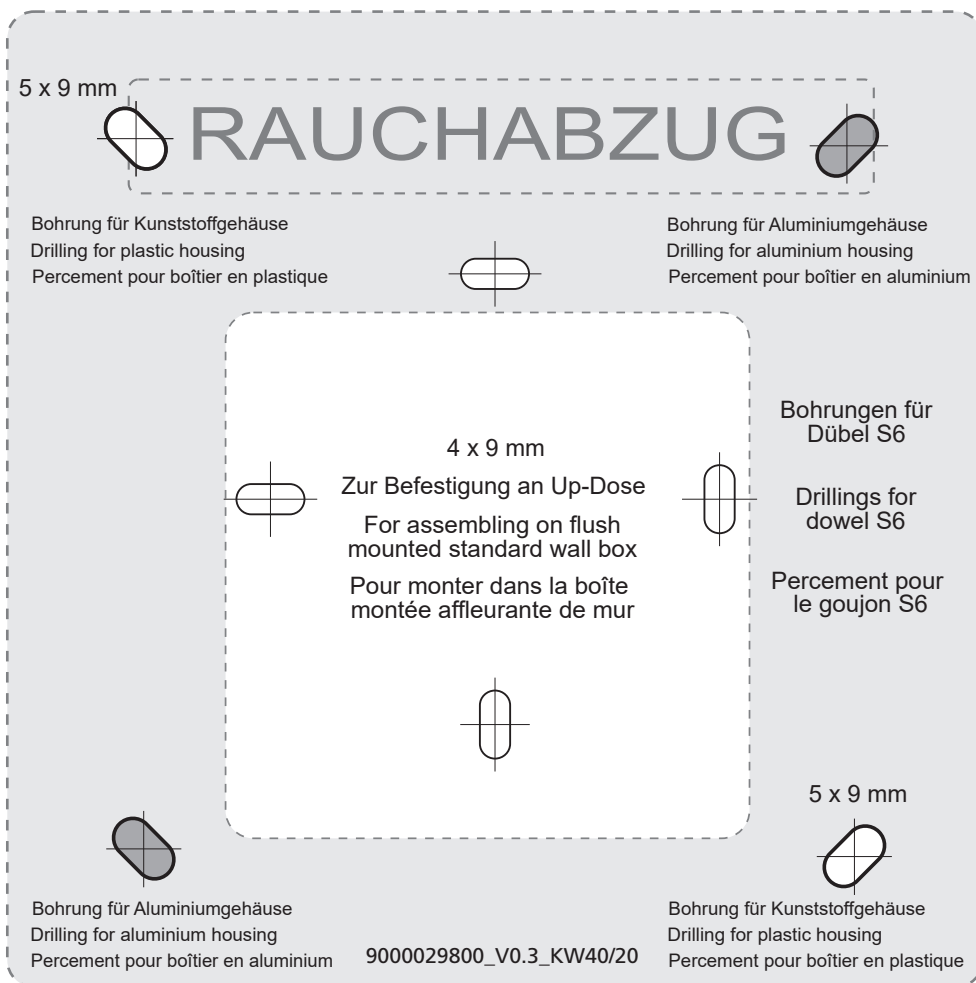

Vorderseite Schnittmaße:
Breite 135 mm
Höhe 270 mm

DIP-Schalter:					
Adresse	1	2	3	4	5
1	ON	OFF	OFF	OFF	OFF
2	OFF	ON	OFF	OFF	OFF
3	ON	ON	OFF	OFF	OFF
4	OFF	OFF	ON	OFF	OFF
5	ON	OFF	ON	OFF	OFF
6	OFF	ON	ON	OFF	OFF
7	ON	ON	ON	OFF	OFF
8	OFF	OFF	OFF	ON	OFF
9	ON	OFF	OFF	ON	OFF
10	OFF	ON	OFF	ON	OFF
11	ON	ON	OFF	ON	OFF
12	OFF	OFF	ON	ON	OFF
13	ON	OFF	ON	ON	OFF
14	OFF	ON	ON	ON	OFF
15	ON	ON	ON	ON	OFF
16	OFF	OFF	OFF	OFF	ON
17	ON	OFF	OFF	OFF	ON
18	OFF	ON	OFF	OFF	ON
19	ON	ON	OFF	OFF	ON
20	OFF	OFF	ON	OFF	ON
21	ON	OFF	ON	OFF	ON
22	OFF	ON	ON	OFF	ON
23	ON	ON	ON	OFF	ON
24	OFF	OFF	OFF	ON	ON
25	ON	OFF	OFF	ON	ON
26	OFF	ON	OFF	ON	ON
27	ON	ON	OFF	ON	ON
28	OFF	OFF	ON	ON	ON
29	ON	OFF	ON	ON	ON
30	OFF	ON	ON	ON	ON

Rückseite Schnittmaße:
 Breite 135 mm
 Höhe 270 mm